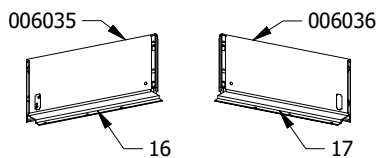

370-6483 Fitting box 930001063 x3

370-6483 Fitting box 930001060 x3