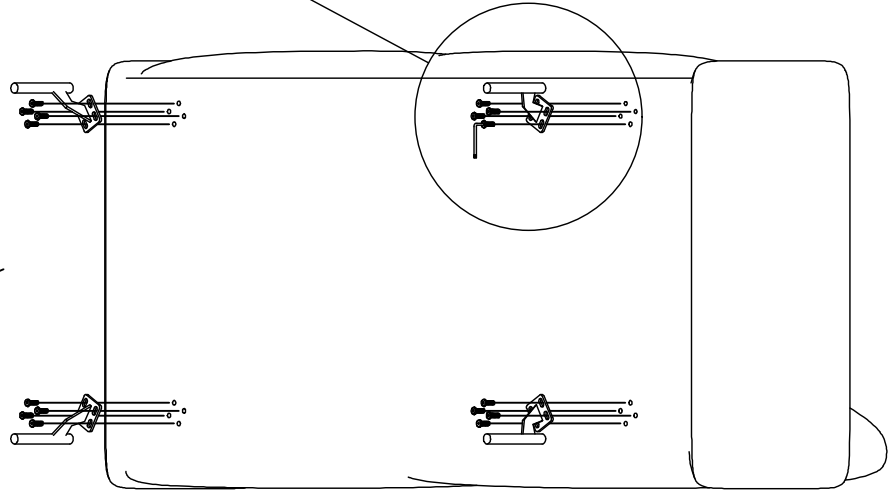

FIG. 2

DK Ved reklamation oplyses følgende:
D Im Reklamationsfall, bitte folgendes erläutern:
US In case of claims, please state the following:
F En cas de réclamation, veuillez indiquer:
NL Bij service volgene mededelen
E En caso de reclamación, indicar lo siguiente:
P No caso de reclamação, por favor indique o seguinte:
JP お気づきの点等ございましたら、以下の点をお知らせください。

Example!