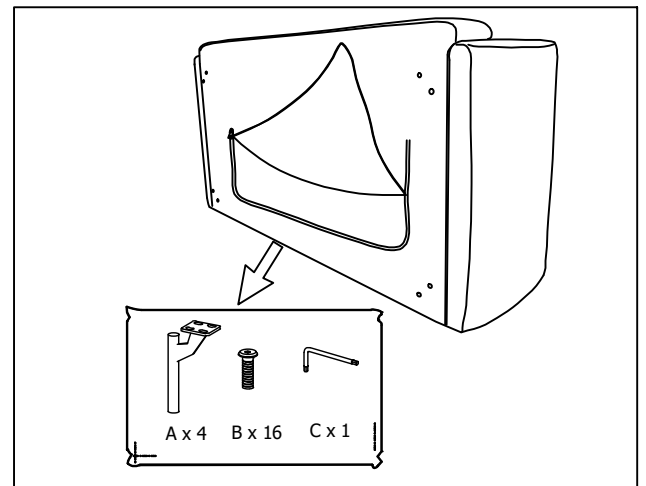

instructions

Attention:

The legs are placed at the bottom of the sofa.

Please open the zipper at the bottom of the sofa to find the sofa legs.