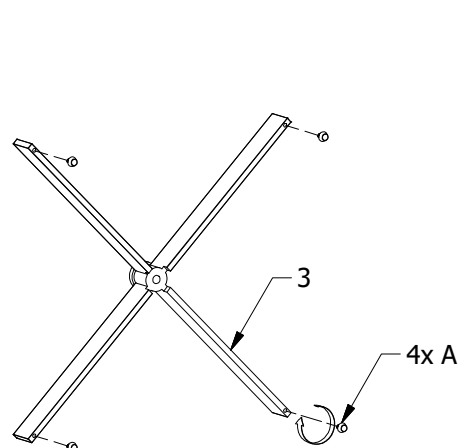

Adelaide Barstool

Design by BoConcept

Samvejledning - Assembly Instructions - Montageanleitung - Instructions d'assemblage - Instrucciones de montaje

100kg/220lb

2251 - col 1

1952 - col 2

Beslag - Beschläge - Fittings - Set de montage

2251 - col 1

1952 - col 2

FIG. 1

FIG. 2