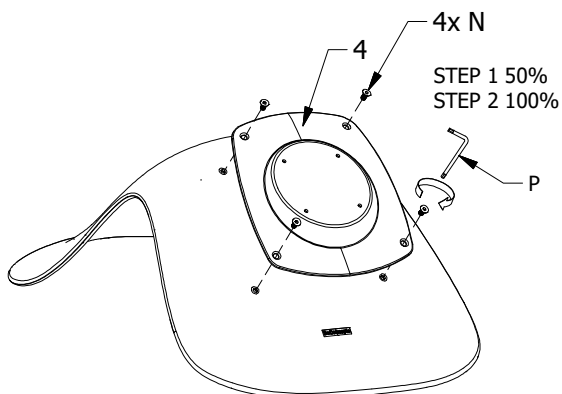

Adelaide Barstool

Design by BoConcept

Samvejledning - Assembly Instructions - Montageanleitung - Instructions d'assemblage - Instrucciones de montaje

100kg/220lb

2251 - col 1

1952 - col 2

Beslag - Beschläge - Fittings - Set de montage

2251 - col 1

1952 - col 2

FIG. 1