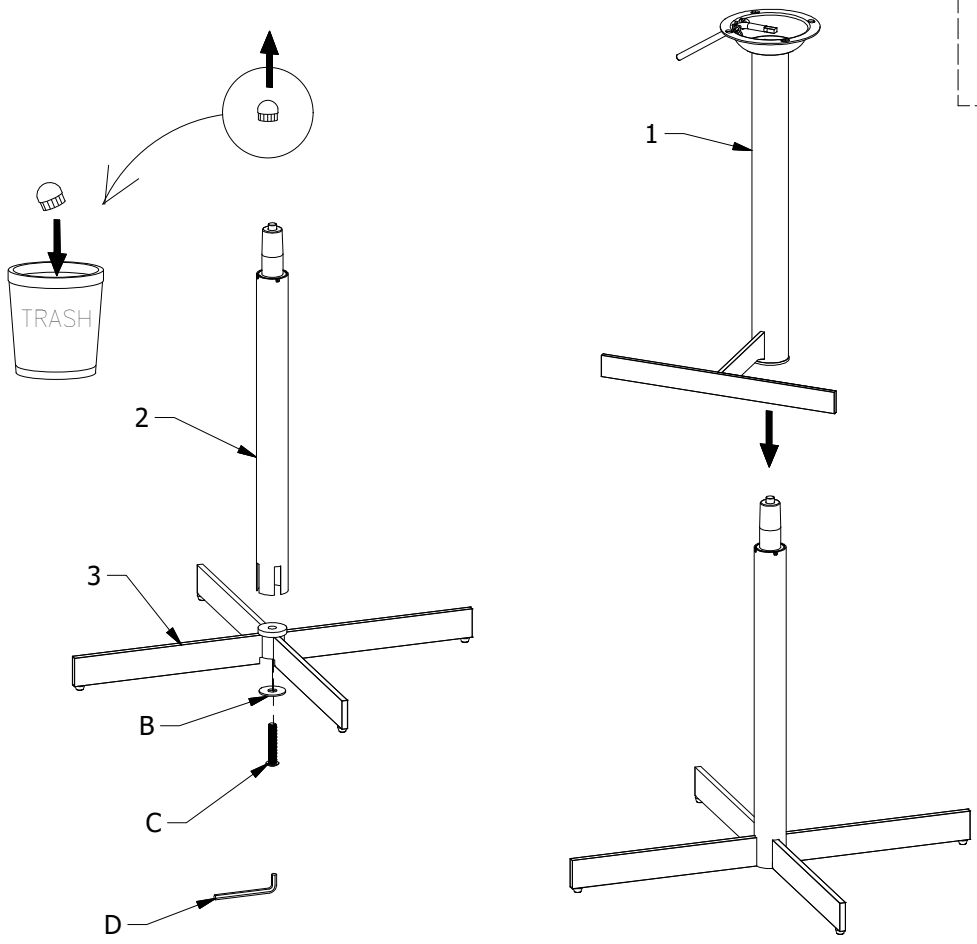

FIG. 4

FIG. 3

- B x 1
- C x 1
- D x 1