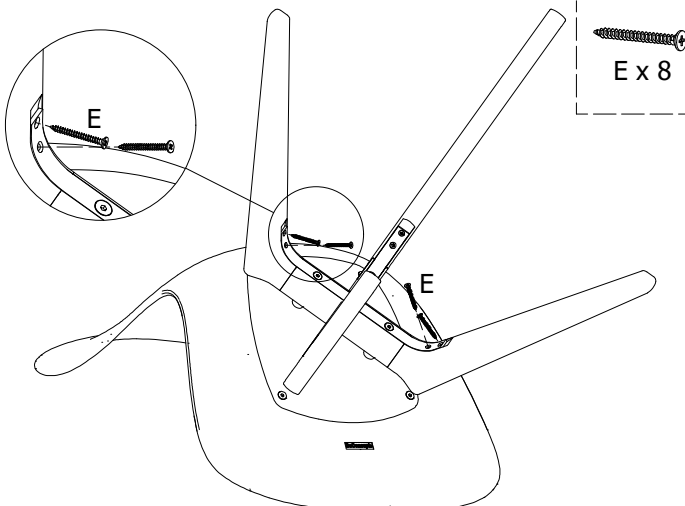

Adelaide Outdoor dining chair

Design by BoConcept

Samvejledning - Assembly Instructions - Montageanleitung - Instructions d'assemblage - Instrucciones de montaje

300-D001
85,8x60,0x57,5

300-D002
85,8x45,0x57,5

B x 4
970001368
Distance Washer

C x 4
970001594
Screw ma M6x12

D x 1
970003040
Allen key 4x72x28mm

E x 8
970001565
Screw fin 4,0x40 mm

FIG. 1

STEP 1: 50%
STEP 2: 100%

C x 4

FIG. 2

A x 4

B x 4

STEP 1: 50%
STEP 2: 100%

E x 8

125kg/275lb