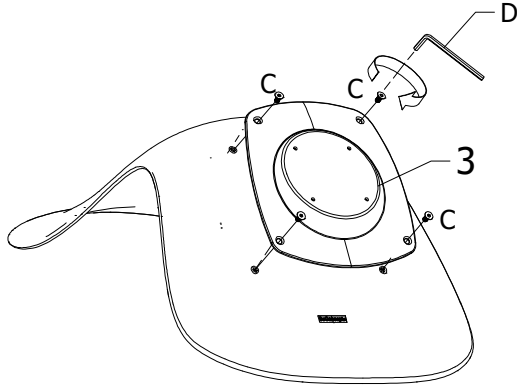

B x 4
970001368
Distance Washer

C x 4
970001594
Screw ma M6x12

D x 1
970003040
Allen key 4x72x28mm

E x 8
970001565
Screw fin 4,0x40 mm

FIG. 1

STEP 1: 50%
STEP 2: 100%

C x 4

FIG. 2

A x 4

B x 4

STEP 1: 50%
STEP 2: 100%

E x 8

125kg/275lb