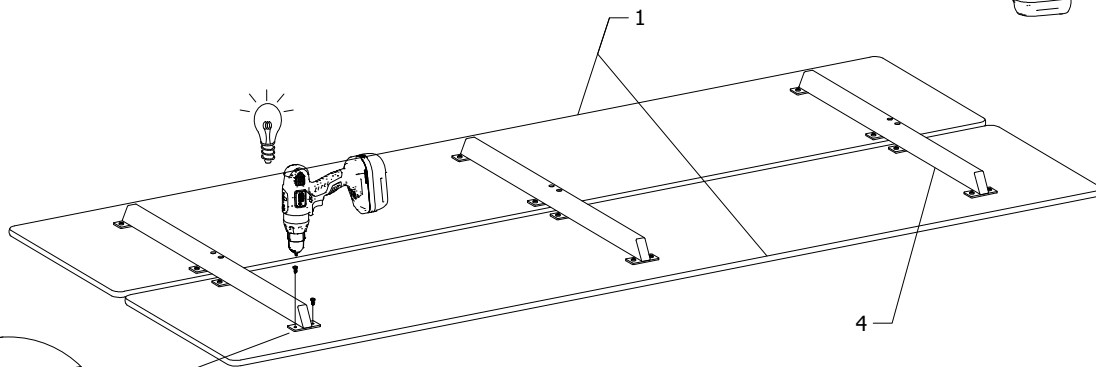

Beslag - Beschläge - Fittings - Set de montage

Colli:1303
No. 937000006

970001518
Hexagon socket Countersunk screw
A x 6

970001519
O-Ring Ø8xØ1,8
B x 6

970001225
Screw ph 4,5x12 mm
C x 24

970001477
Pinnose M6x35
D x 8

970001478
Wrench
E x 1

970003166
Allen key 5mm,40x90mm
F x 1

12x

970001225
C x 24