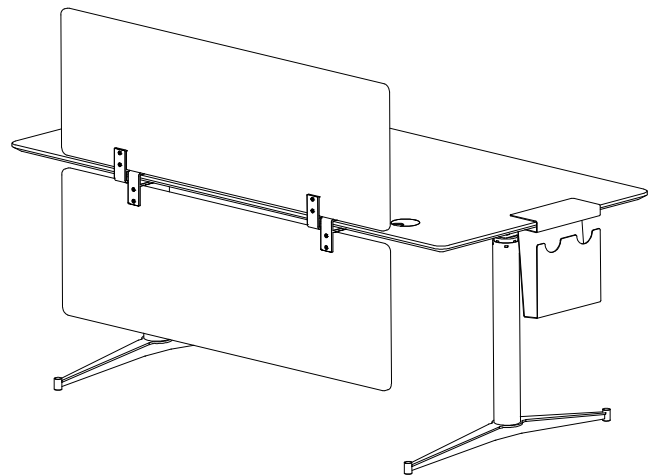

FIG. 4

DK Ved reklamation oplyses følgende:

D Im Reklamationsfall, bitte folgendes erläutern:

US In case of claims, please state the following:

F En cas de réclamation, veuillez indiquer:

NL Bij service volgense mededelen

E En caso de reclamación, indicar lo siguiente:

P No caso de reclamação, por favor indique o seguinte:

JP お気づきの点等ございましたら、以下の点をお知らせください。