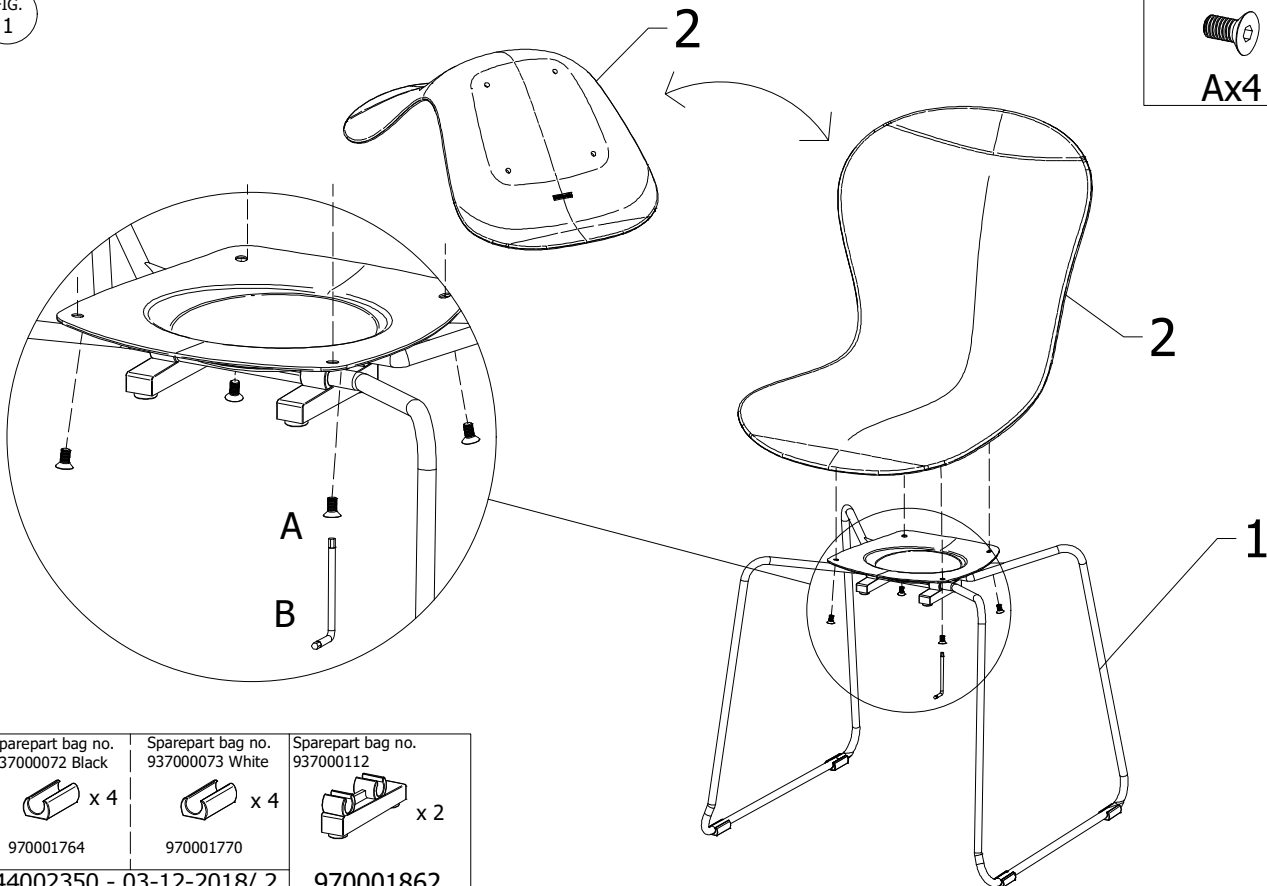

400-2350
400-2360

1

402-2110

2

402-2100

2

Fittingbag nr:
937000082 Black

Ax4
Screw m6x12 black
979900213

Bx1
Allen key 4 mm
970001692

Fittingbag nr:
937000071 White

Ax4
Screw m6x12 zinc
970001661

Bx1
Allen key 4 mm
970001692

FIG.
1