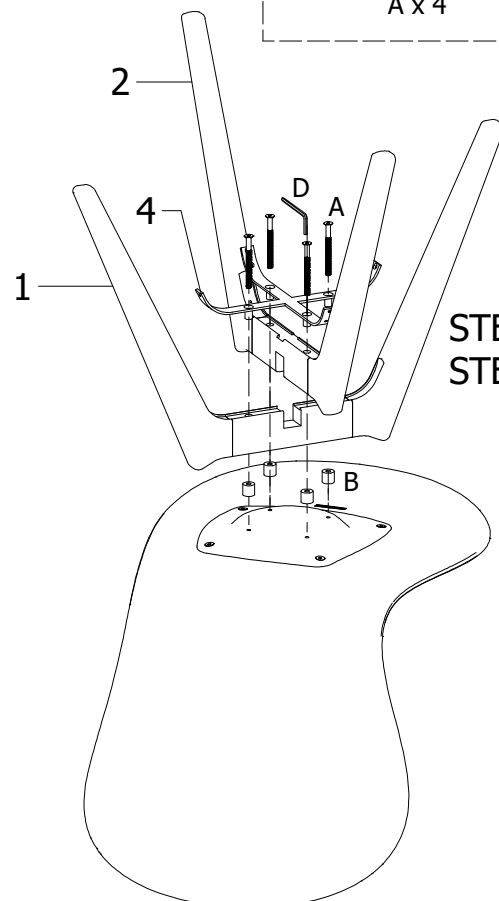

Beslag - Beschläge - Fittings - Set de montage
No. 937000004

A x 4
M6x73 mm Black
970001378

B x 4
970001368
Distance Washer Black

C x 4
Screw ma M6x12 black
979900213

D x 1
970003040
Allen key 4x72x28mm

E x 8
970001565
Screw flh 4,0x40 mm Black

FIG. 1

STEP 1: 50%
STEP 2: 100%

C x 4

FIG. 2

A x 4

B x 4

STEP 1: 50%
STEP 2: 100%

E x 8

125kg/275lb