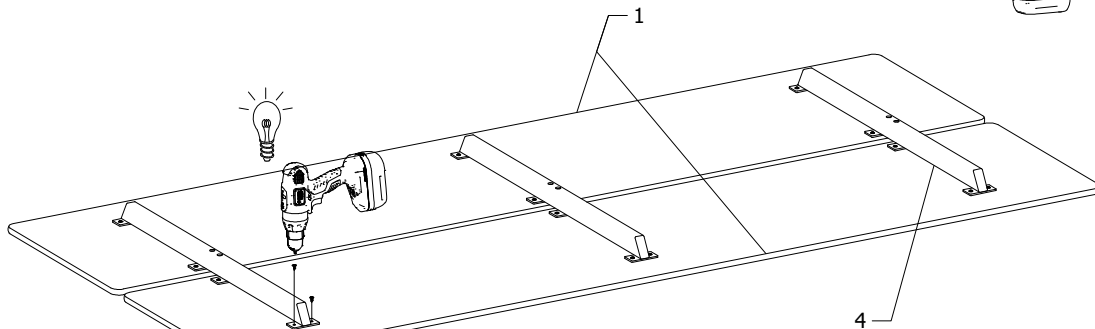

Beslag - Beschläge - Fittings - Set de montage

Colli:1303
No. 937000006

970001518
Hexagon socket Countersunk screw
A x 6

970001519
O-Ring Ø8xØ1,8
B x 6

979900036
Screw ph 4,0x12 mm
C x 24

970001477
Pignose M6x35
D x 8

970001478
Wrench
E x 1

970003166
Allen key 5mm,40x90mm
F x 1

12x

979900036
C x 24