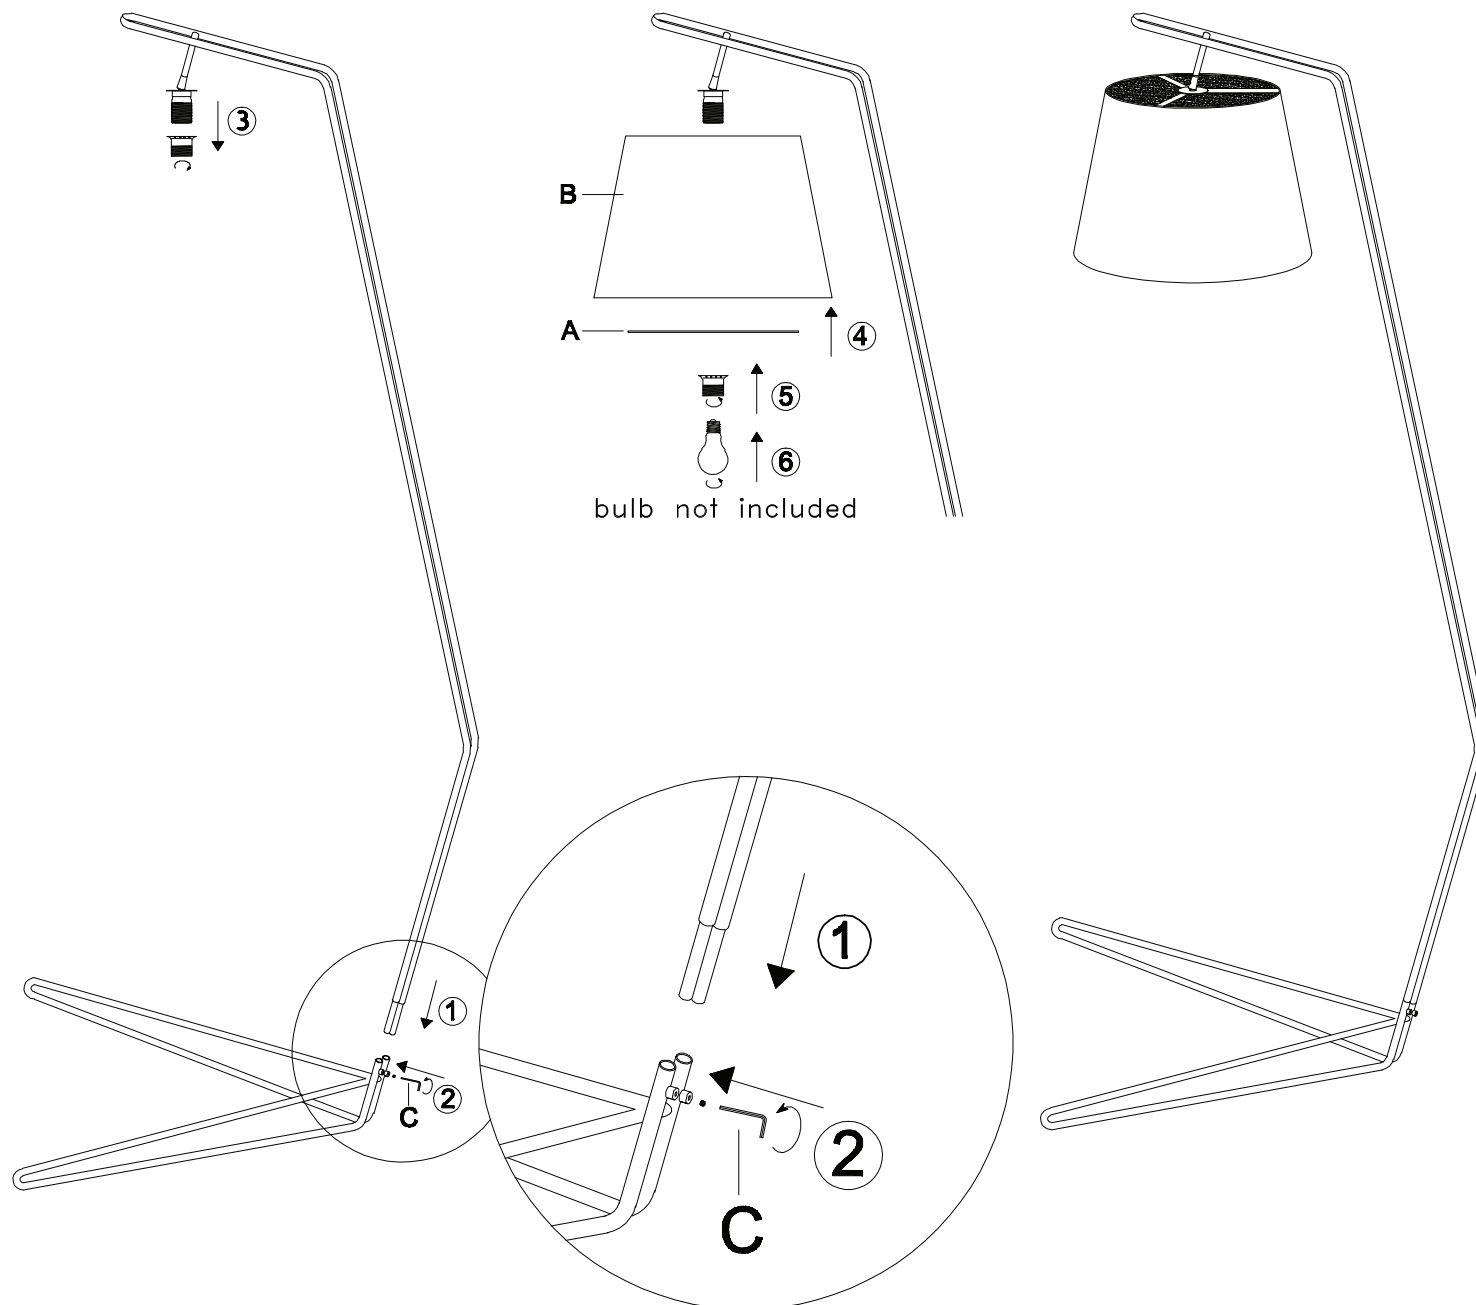

# Elevate Floor Lamp

Designed by Henrik Pedersen

NO	A	B	C
TYPE			
QTY	1	1	1