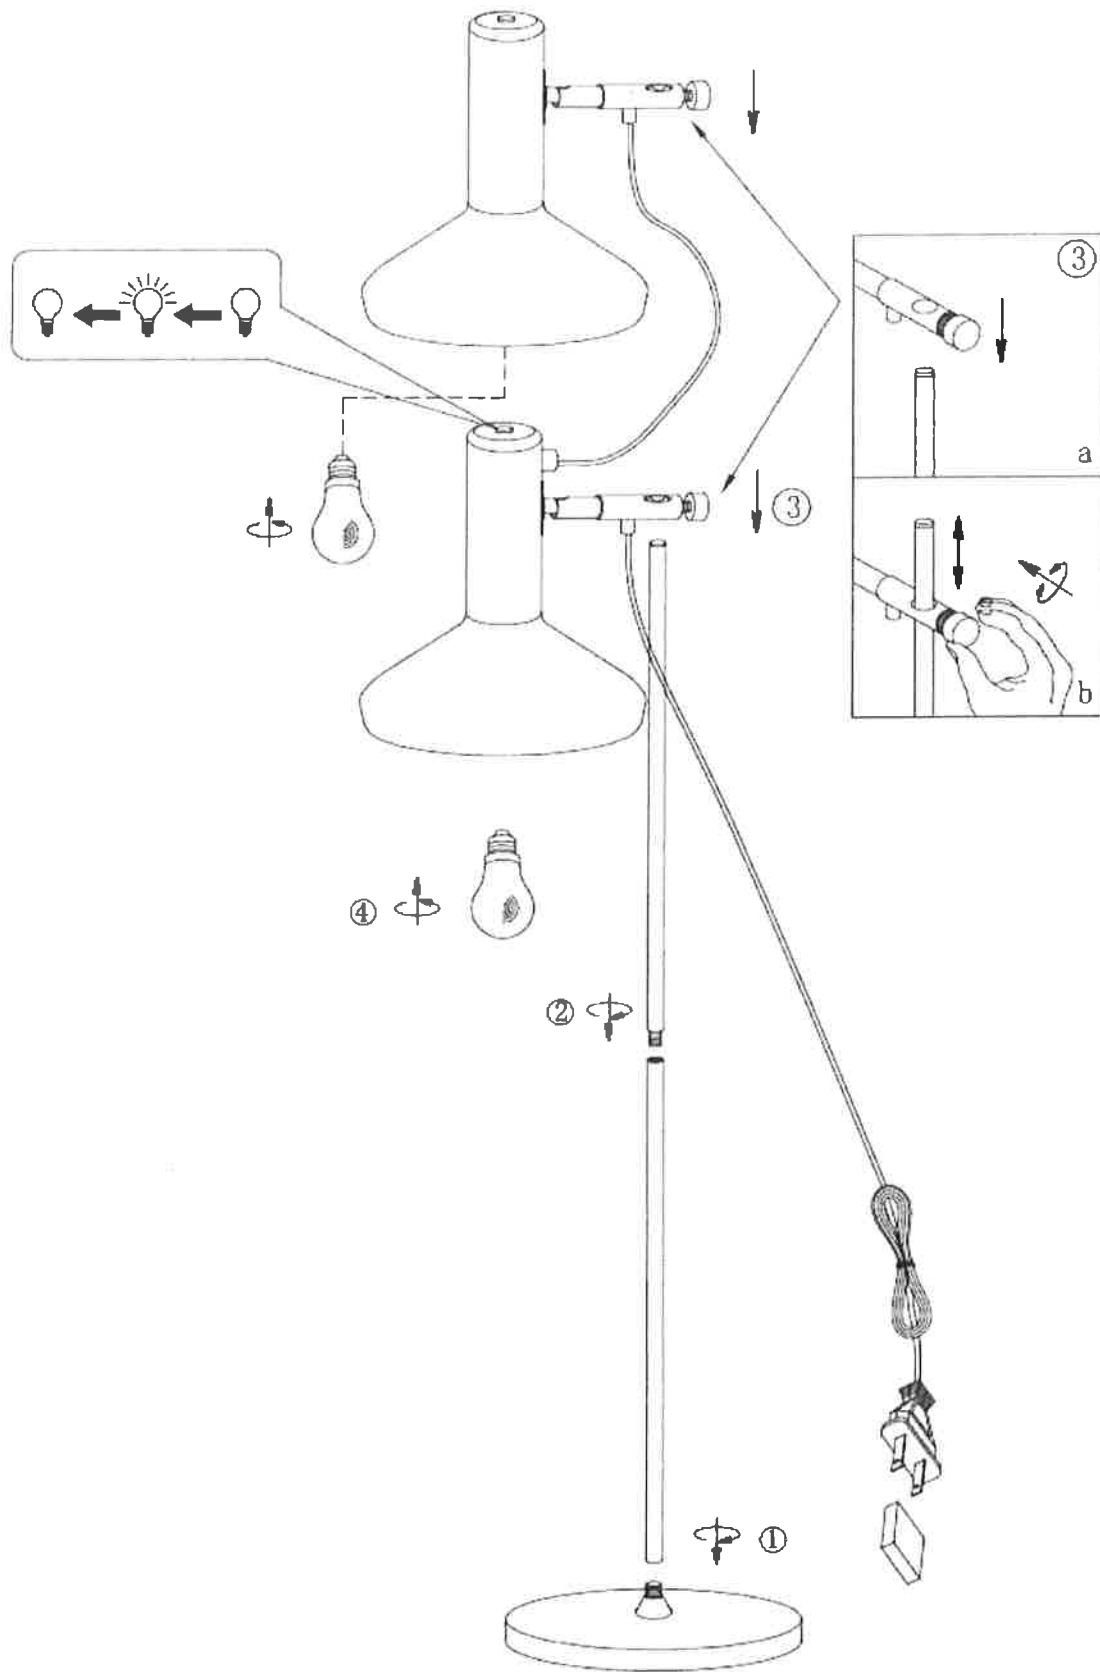

Duo Floor Lamp

E26 2X MAX.40W

BoConcept