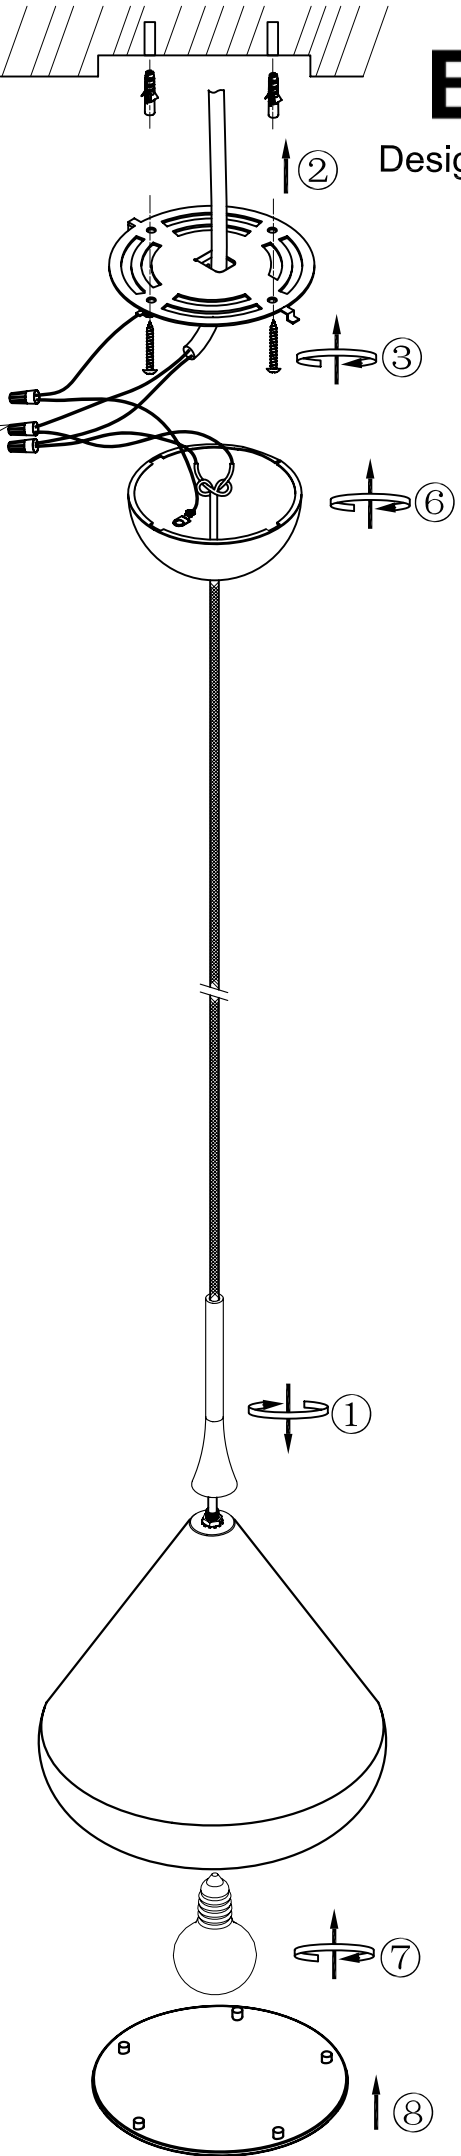

BoConcept

Designed By Henrik Pedersen

230V E27
Max. 1x60W

BoConcept[®]

Designed By Henrik Pedersen

120V E26
Max.1x60W