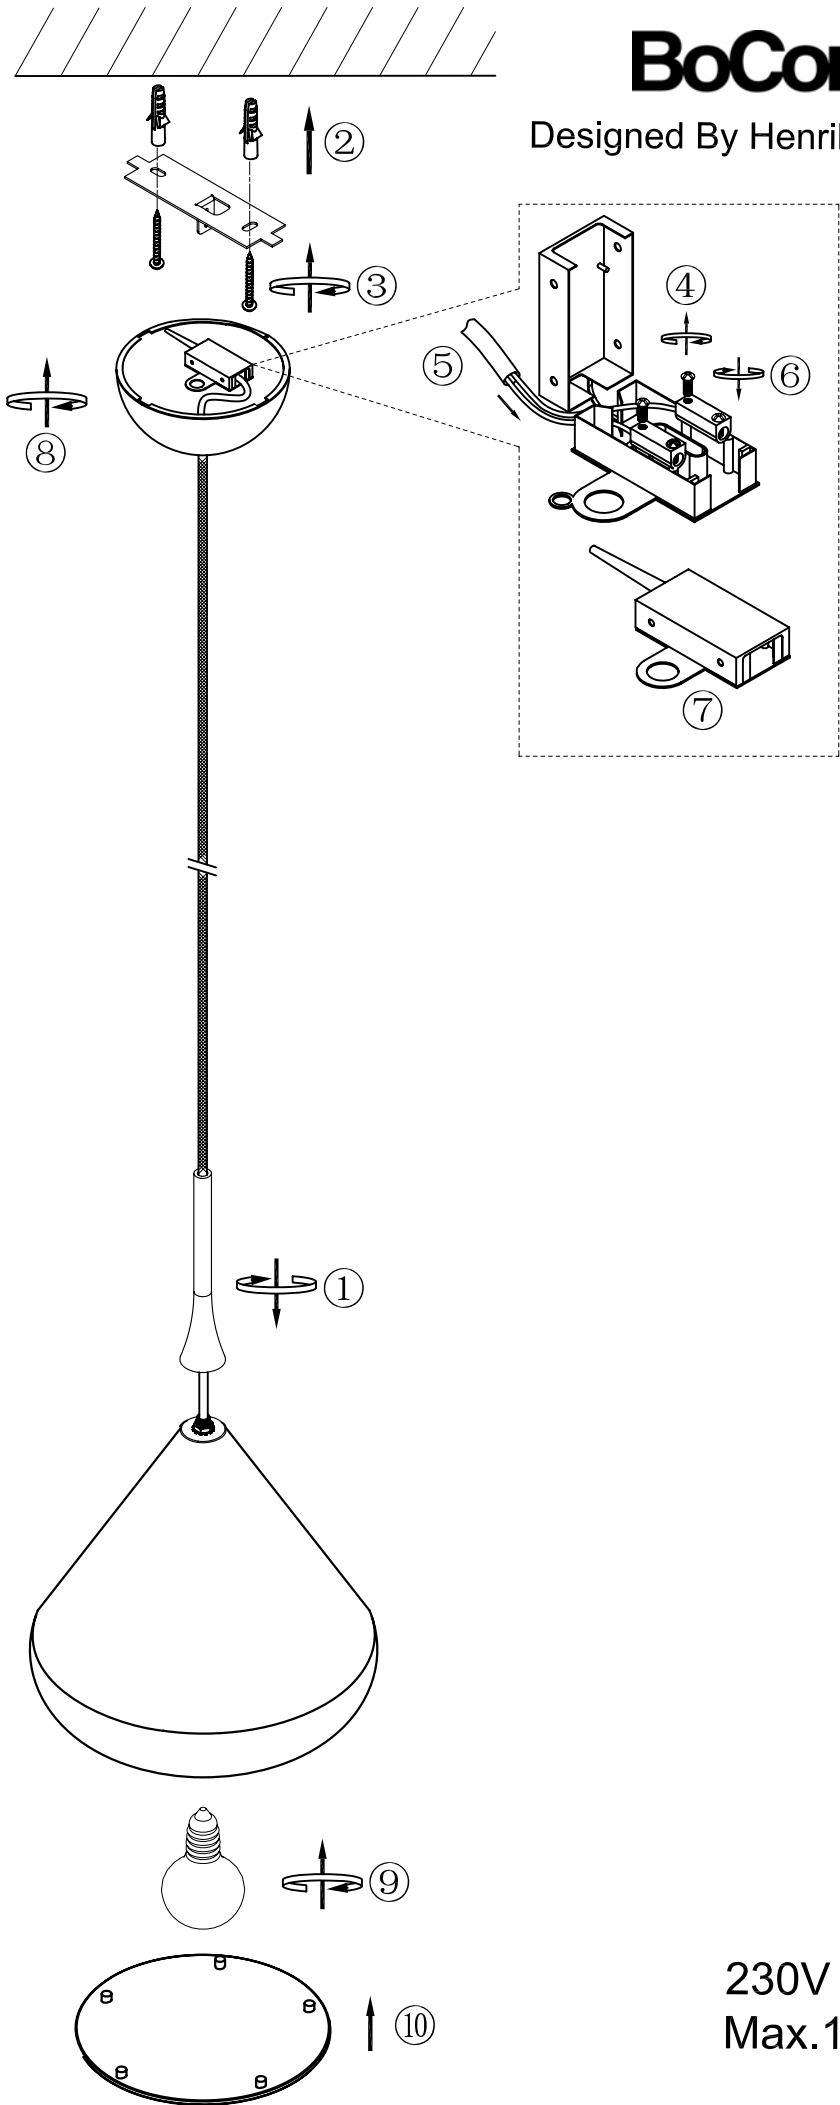

BoConcept

Designed By Henrik Pedersen

230V E27
Max. 1x60W

BoConcept[®]

Designed By Henrik Pedersen

120V E26
Max.1x60W