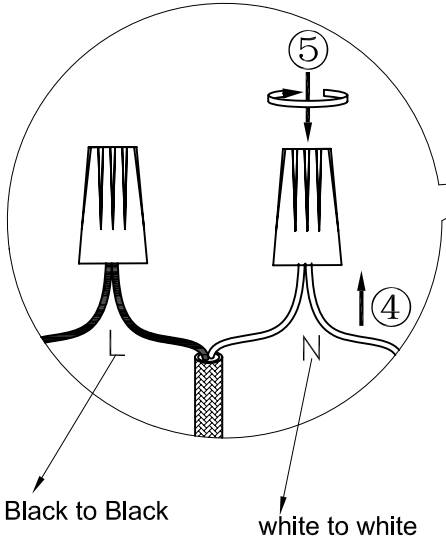

BoConcept

Designed By Henrik Pedersen

230V E27
Max. 1x60W

BoConcept[®]

Designed By Henrik Pedersen

120V E26
Max.1x60W