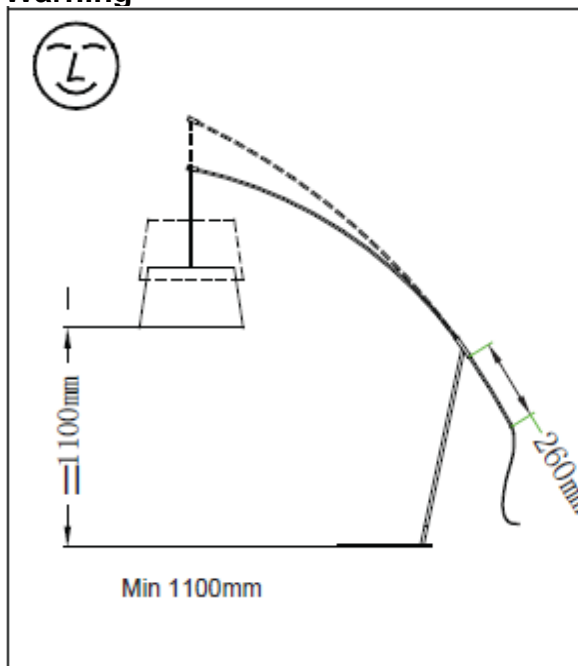

BoConcept®

Crane floor lamp is produced with a tube made of carbon fiber
Please take care when adjusting the lamp

Warning

Please don't pull down the lamp less than 110 cm from the floor lamp, as it then will crack.