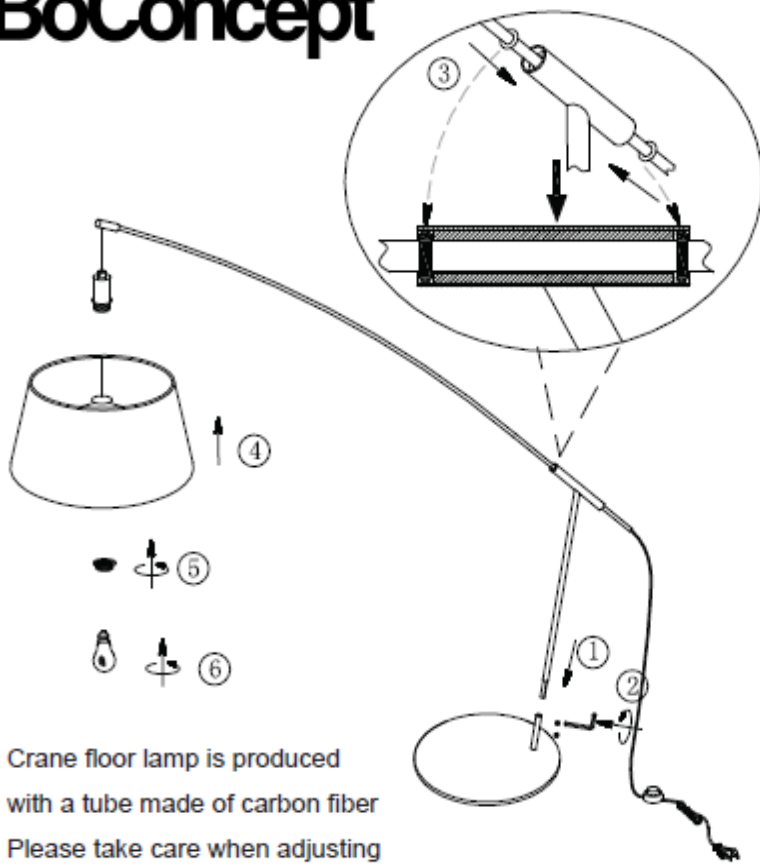

BoConcept®

Crane floor lamp is produced with a tube made of carbon fiber
Please take care when adjusting the lamp

Warning

Please don't pull down the lamp less than 110 cm from the floor lamp, as it then will crack.