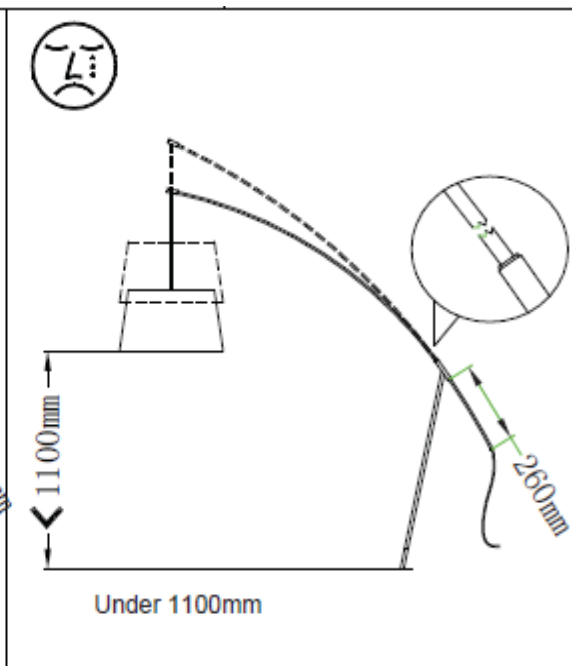

BoConcept®

Crane floor lamp is produced with a tube made of carbon fiber
Please take care when adjusting the lamp

Warning

Please don't pull down the lamp less than 110 cm from the floor lamp, as it then will crack.